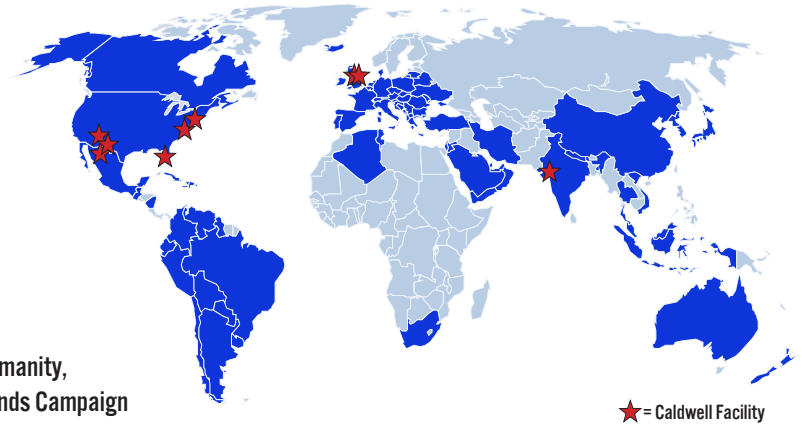

CALDWELL FACT SHEET

- Fourth Generation Privately Held Company, Founded in 1888
- Headquarters in Rochester, NY
- 9 Facilities Globally
- Operating in 4 Countries
- Over 600 Employees
- Values Based Learning Culture
- 500,000 SQFT of Manufacturing Space
- Exporting to Over 70 Countries
- \$100 Million in Revenue
- Active in Community Service: United Way, Flower City Habitat for Humanity, Breast Cancer Association, Disaster Relief, Food Drives, Four Diamonds Campaign (Childhood Cancer Research Organization)